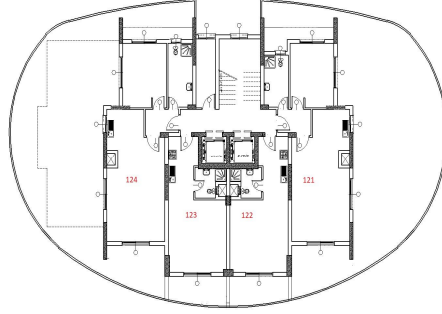

Tip Kat Planı

Z. Kat						Köşe	Deniz M.	Dağ M.	Havuz/Peysaj	Kuzey	Güney	Doğu	Batı
No:	MODEL	Brüt Alan	Balkon	Fiyat	Durum								
1	Studio (C)	36	5		SOLD				X			X	
2	1+1	103	40		SOLD				X		X	X	X
3	Studio (B)	45	8		SOLD						X		X
4	Studio (A)	45	8		SOLD						X		X
5	Studio (A)	45	8		SOLD						X		X
6	Studio (B)	45	8		SOLD						X		X
7	1+1	103	40		SOLD				X	X		X	X
8	Studio (C)	36	5		SOLD				X			X	
1. Kat						Köşe	Deniz M.	Dağ M.	Havuz/Peysaj	Kuzey	Güney	Doğu	Batı
No:	MODEL	Brüt Alan	Balkon	Fiyat	Durum								
9	Studio (C)	36	5		SOLD				X			X	
10	1+1	103	40		SOLD				X		X	X	X
11	Studio (B)	45	8		SOLD						X		X
12	Studio (A)	45	8		SOLD						X		X
13	Studio (A)	45	8		SOLD						X		X
14	Studio (B)	45	8		SOLD						X		X
15	1+1	103	40		SOLD				X	X		X	X
16	Studio (C)	36	5		SOLD				X			X	
2. Kat						Köşe	Deniz M.	Dağ M.	Havuz/Peysaj	Kuzey	Güney	Doğu	Batı
No:	MODEL	Brüt Alan	Balkon	Fiyat	Durum								
17	Studio (C)	36	5	£ 95,000	DEPOZİT				X			X	
18	1+1	103	40		SOLD				X		X	X	X
19	Studio (B)	45	8		SOLD						X		X
20	Studio (A)	45	8		SOLD						X		X
21	Studio (A)	45	8		SOLD						X		X
22	Studio (B)	45	8	£ 103,000	DEPOZİT						X		X
23	1+1	103	40		SOLD				X	X		X	X
24	Studio (C)	36	5		SOLD				X			X	
3. Kat						Köşe	Deniz M.	Dağ M.	Havuz/Peysaj	Kuzey	Güney	Doğu	Batı
No:	MODEL	Brüt Alan	Balkon	Fiyat	Durum								
25	Studio (C)	36	5		SOLD				X			X	
26	1+1	103	40	£ 171,500	RES.29.11.V.Ş				X		X	X	X
27	Studio (B)	45	8	£ 102,500	DEPOZİT						X		X
28	Studio (A)	45	8	£ 105,500	DEPOZİT						X		X