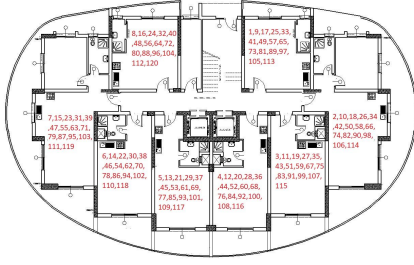

Tip Kat Planı

Z. Kat						Köşe	Deniz M.	Dağ M.	Havuz/Peysaj	Kuzey	Güney	Doğu	Batı
No:	MODEL	Brüt Alan	Balkon	Fiyat	Durum								
1	Studio (C)	36	5		SOLD				X			X	
2	1+1	103	40		SOLD				X		X	X	X
3	Studio (B)	45	8		SOLD						X		X
4	Studio (A)	45	8		SOLD						X		X
5	Studio (A)	45	8		SOLD						X		X
6	Studio (B)	45	8		SOLD						X		X
7	1+1	103	40		SOLD				X	X		X	X
8	Studio (C)	36	5		SOLD				X			X	
1. Kat						Köşe	Deniz M.	Dağ M.	Havuz/Peysaj	Kuzey	Güney	Doğu	Batı
No:	MODEL	Brüt Alan	Balkon	Fiyat	Durum								
9	Studio (C)	36	5		SOLD				X			X	
10	1+1	103	40		SOLD				X		X	X	X
11	Studio (B)	45	8		SOLD						X		X
12	Studio (A)	45	8		SOLD						X		X
13	Studio (A)	45	8		SOLD						X		X
14	Studio (B)	45	8		SOLD						X		X
15	1+1	103	40		SOLD				X	X		X	X
16	Studio (C)	36	5		SOLD				X			X	
2. Kat						Köşe	Deniz M.	Dağ M.	Havuz/Peysaj	Kuzey	Güney	Doğu	Batı
No:	MODEL	Brüt Alan	Balkon	Fiyat	Durum								
17	Studio (C)	36	5	£ 95,000	DEPOZİT				X			X	
18	1+1	103	40		SOLD				X		X	X	X
19	Studio (B)	45	8		SOLD						X		X
20	Studio (A)	45	8		SOLD						X		X
21	Studio (A)	45	8		SOLD						X		X
22	Studio (B)	45	8	£ 103,000	DEPOZİT						X		X
23	1+1	103	40		SOLD				X	X		X	X
24	Studio (C)	36	5		SOLD				X			X	
3. Kat						Köşe	Deniz M.	Dağ M.	Havuz/Peysaj	Kuzey	Güney	Doğu	Batı
No:	MODEL	Brüt Alan	Balkon	Fiyat	Durum								
25	Studio (C)	36	5		SOLD				X			X	
26	1+1	103	40	£ 171,500	RES.29.11.V.Ş				X		X	X	X
27	Studio (B)	45	8	£ 102,500	DEPOZİT						X		X
28	Studio (A)	45	8	£ 105,500	DEPOZİT						X		X